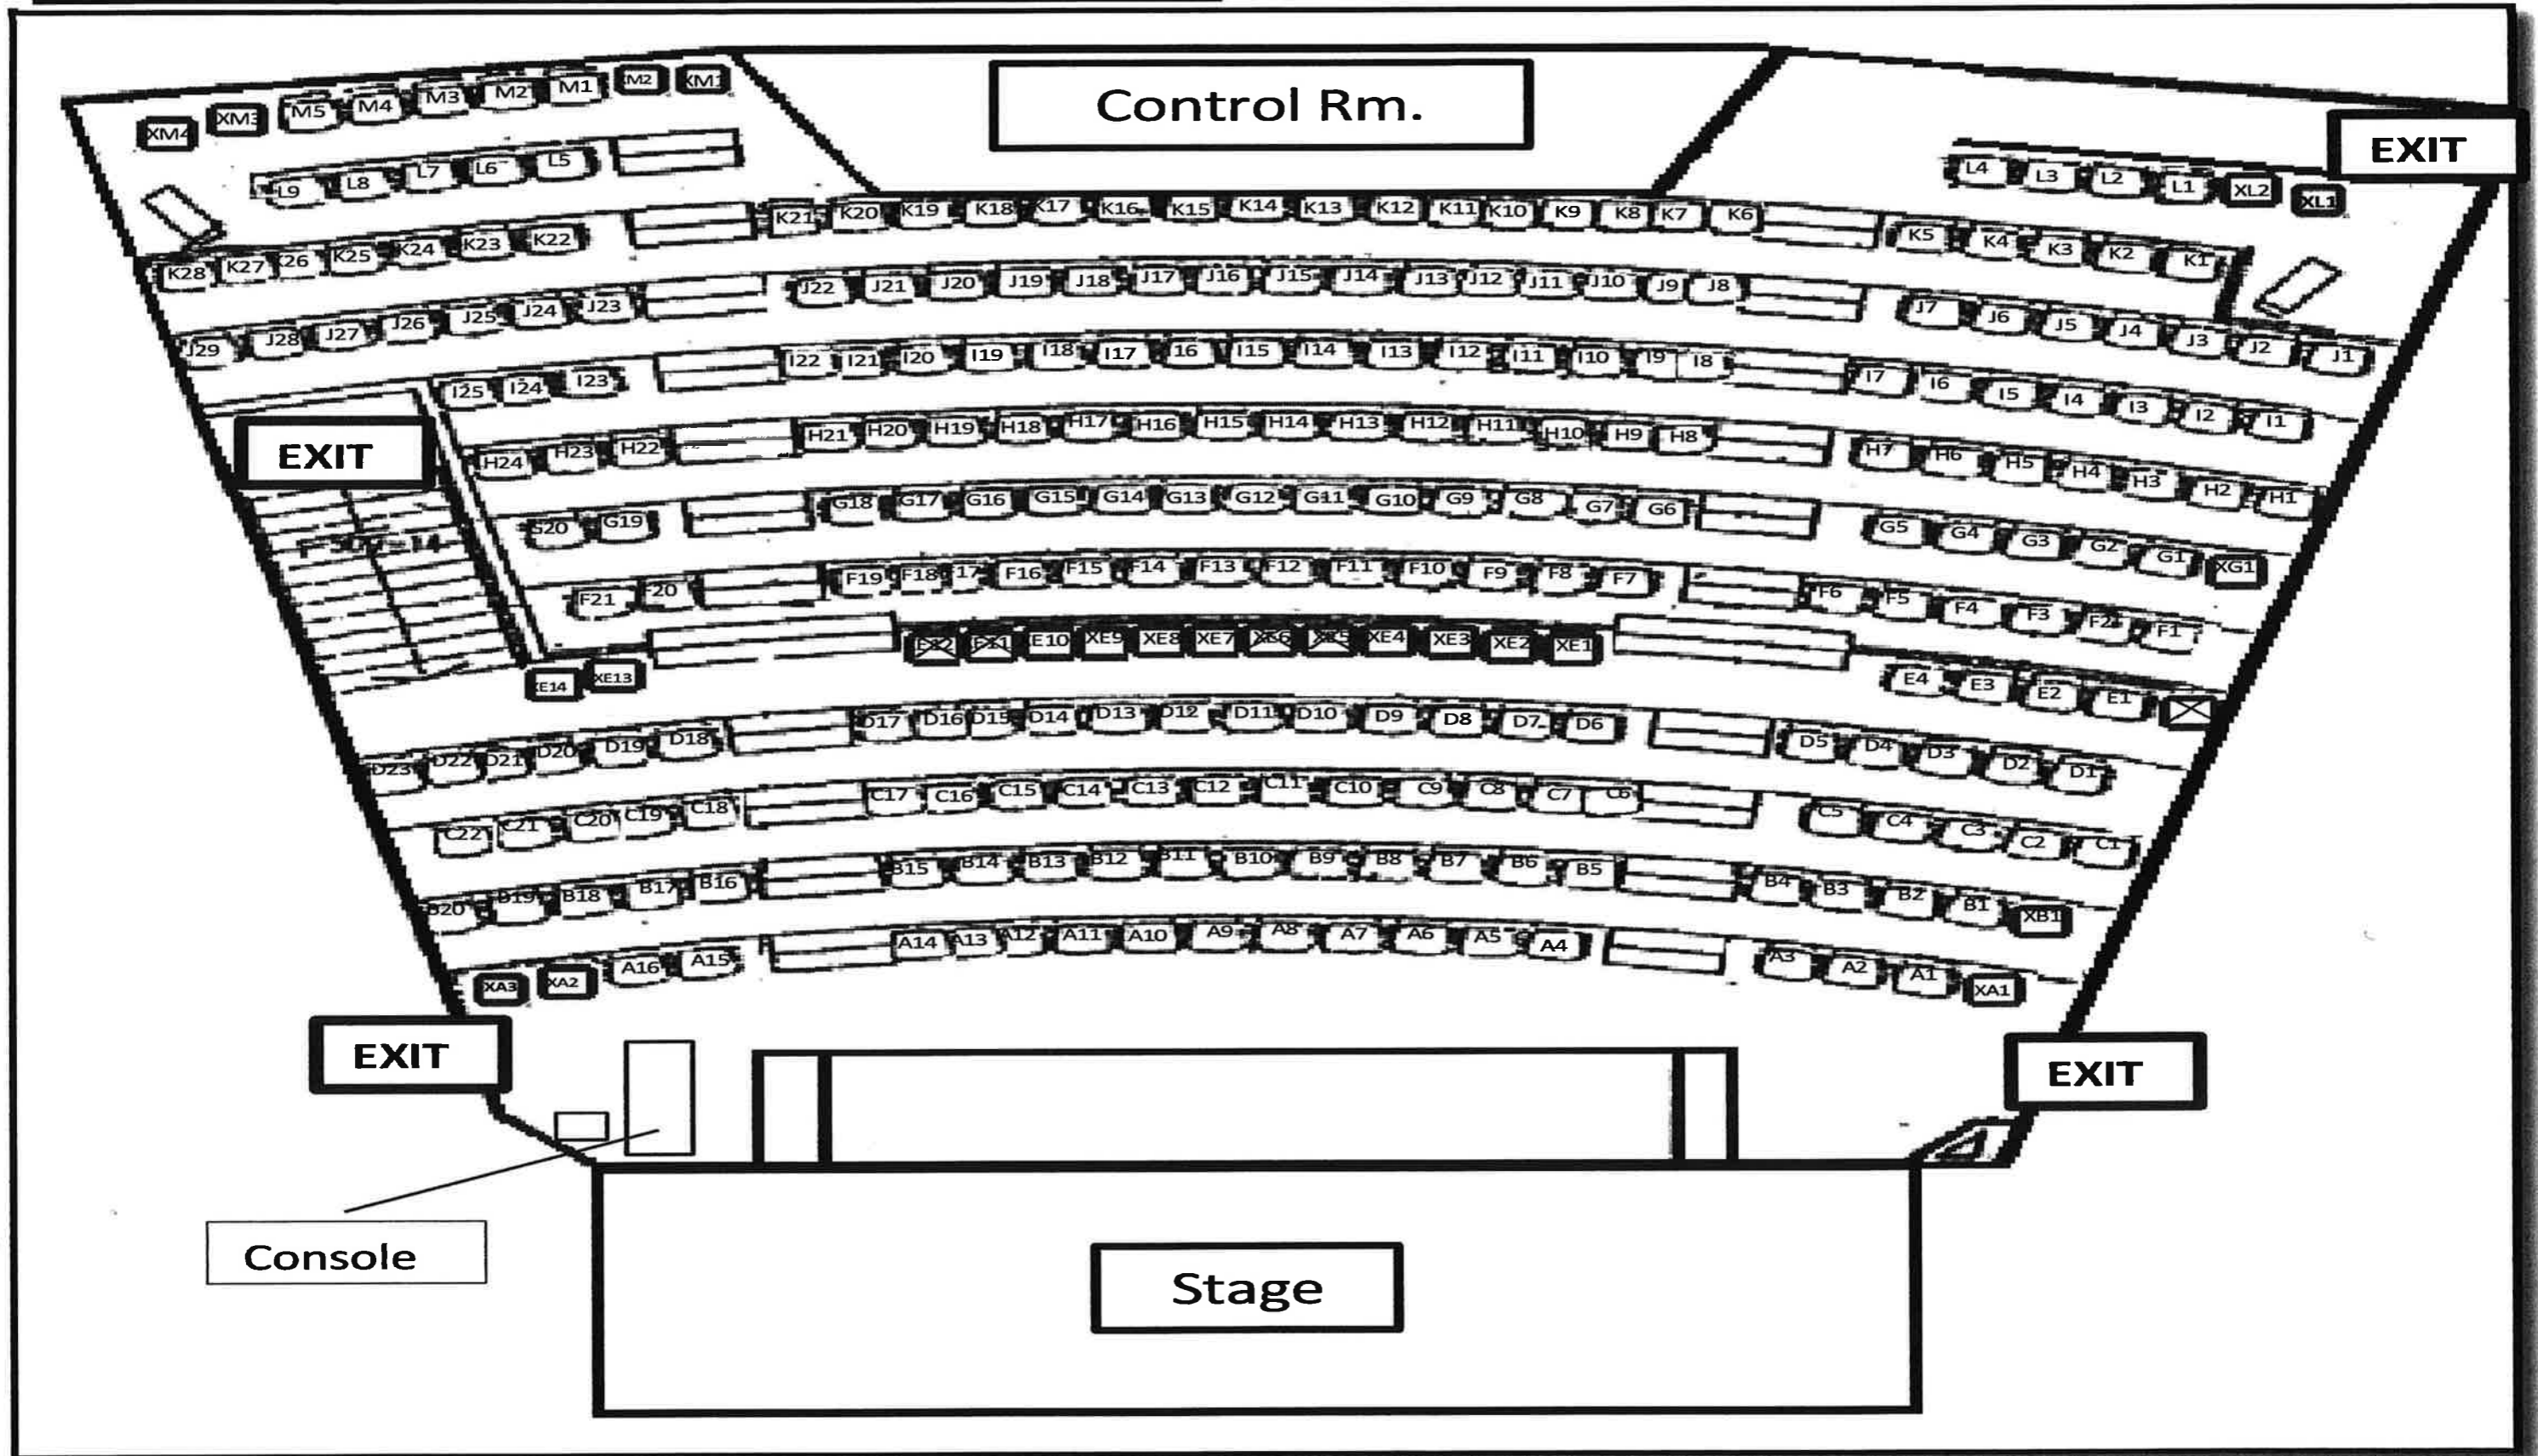

Seating Plan at Auditorium

Total Number of Seating = 267
 Nos. of removable chairs = 21
 Nos. of fixed chairs = 246

**SIS-PTA FUN FAIR 2010- CONCERT TICKETS CONTROL
CONCERT 1**

Class of student	NAME OF STUDENT	No. of ticket	Seat allocated
PY2P	Ryan Tham	3	C18,C19,C20
PY2P	Fung Ching Lam Claudia	3	B8,B9,B10
PY2P	Haylie, Yu Hei Wong	2	I8,I9
PY2P	Wong Edan Yai Hei	2	I10,I11
PY2P	Edgar The	4	I12,I13,I14,I15
PY2P	Aden Chu	3	I1,I2,I3
PY2P	Joshua Chan	2	I4,I5
PY2P	Shelby Chan	1	H7
PY2P	Ethan Lou	2	I6,I7
PY2P	Brandon Ng Cho Yin	2	I23,I24
PY2P	Fu Hannah Hanya	2	A6,A7
PY2P	Sathyaram Basker	2	A8,A9
PY2P	Ava Kaien Lofficial	2	A10,A11
PY2P	Melvin Fung	4	K11,K12,K13,K14
PY2P	Megan Sng	2	K19,K20
PY2P	Sophia Li	3	K1,K2,K3
PY2P	Nicole Au	3	K22,K23,K24
PY2P	Wong Kit Tung	2	K4,K5
PY2S	Charis Lam Kai Tang	3	G1,G2,G3
PY2S	Raymond Wei	3	H4,H5,H6
PY2T/P2G	Natalie Chiu/Felicity Shiu	2	B11,B12
P1S	Steven Lau	1	K15
P1W	Megan Wang	1	H12
P1W	Eunice Lai	2	F20,F21
P2G	Ariel Khoo	3	F9,F10,F11
P2G	Diego Weber	3	F12,F13.F14
P2G	Jason Chiu	2	B3,B4
P2G	Megan Quah	6	D18,D19,D20,D21,D22,D23
P2G	Scott Xiang	1	C4
P2G	Fong Hoi Ki kathy	3	F1,F2,F3
P2G	Edwin Tay ka Hei	1	C5
P2G	Yeung Ling Fei	1	D1
P2G	Hui Erin	2	C21,C22
P2G	Lai Tsam yu	2	D2,D3
P2G	Alric Lam	2	D4,D5
P2G	Jethro Pang	2	F4,F5
P2G	Hung Kwan Yeung	3	H1,H2,H3
P2G	Valerie Ching	3	H22,H23,H24
P2G	Alice Suen	2	A4,A5
P2G	Liu Jia Xin	1	J7
P2G	Jane Mak	4	J25,J26,J27,J28
P2G	Crystal Tan	1	J29
P2G/PY2T	Michele Liu/Jason Liu	4	G11,G12,G13,G14
P2L	Mavis Fu	2	D12,D13
P2L	Tam Yan Yin Jasmine	2	D16,D17
P2L	Kwan Chun Fai Jeffrey	1	J6
P2S	Zhang Yi Jenny	2	C12,C13
P2S	Yeung Wing Hin	2	C16,C17
P2S	Shenice Cheng	1	F6
P2W	Chan Yau Haae Aaricia	4	F15,F16,F17,F18
P2W	Ho Sin Yu	1	F19
P2W	Leong Hue Ching Natasha	2	I16,I17
P2W	Ang Shi Miu Caroline	3	I18,I19,I20
P2W	Nathan Suen	2	I21,I22
P2Y	Felicia Hou	2	G15,G16
P2Y	Caitlin Maguire	3	E1,E2,E3
P2Y	Chang Ngai Ling Natalie	1	E4