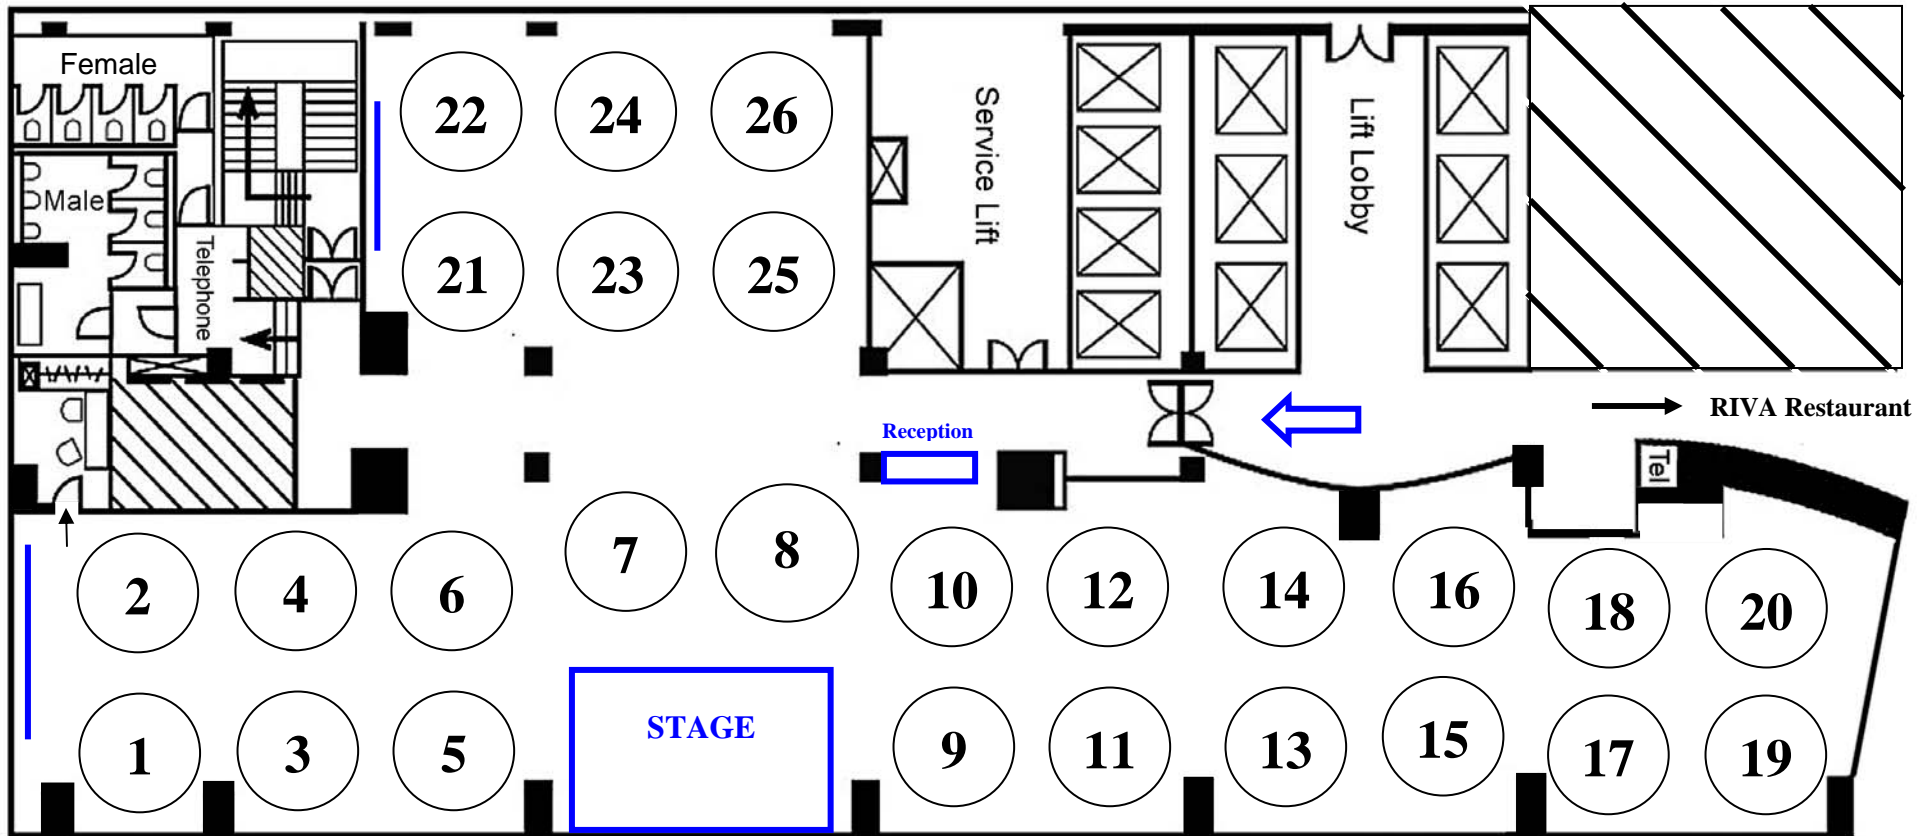

THE PARK LANE
HONG KONG
柏寧酒店

Singapore International School Thank You Teachers' Dinner

Victoria Park & Harbour View