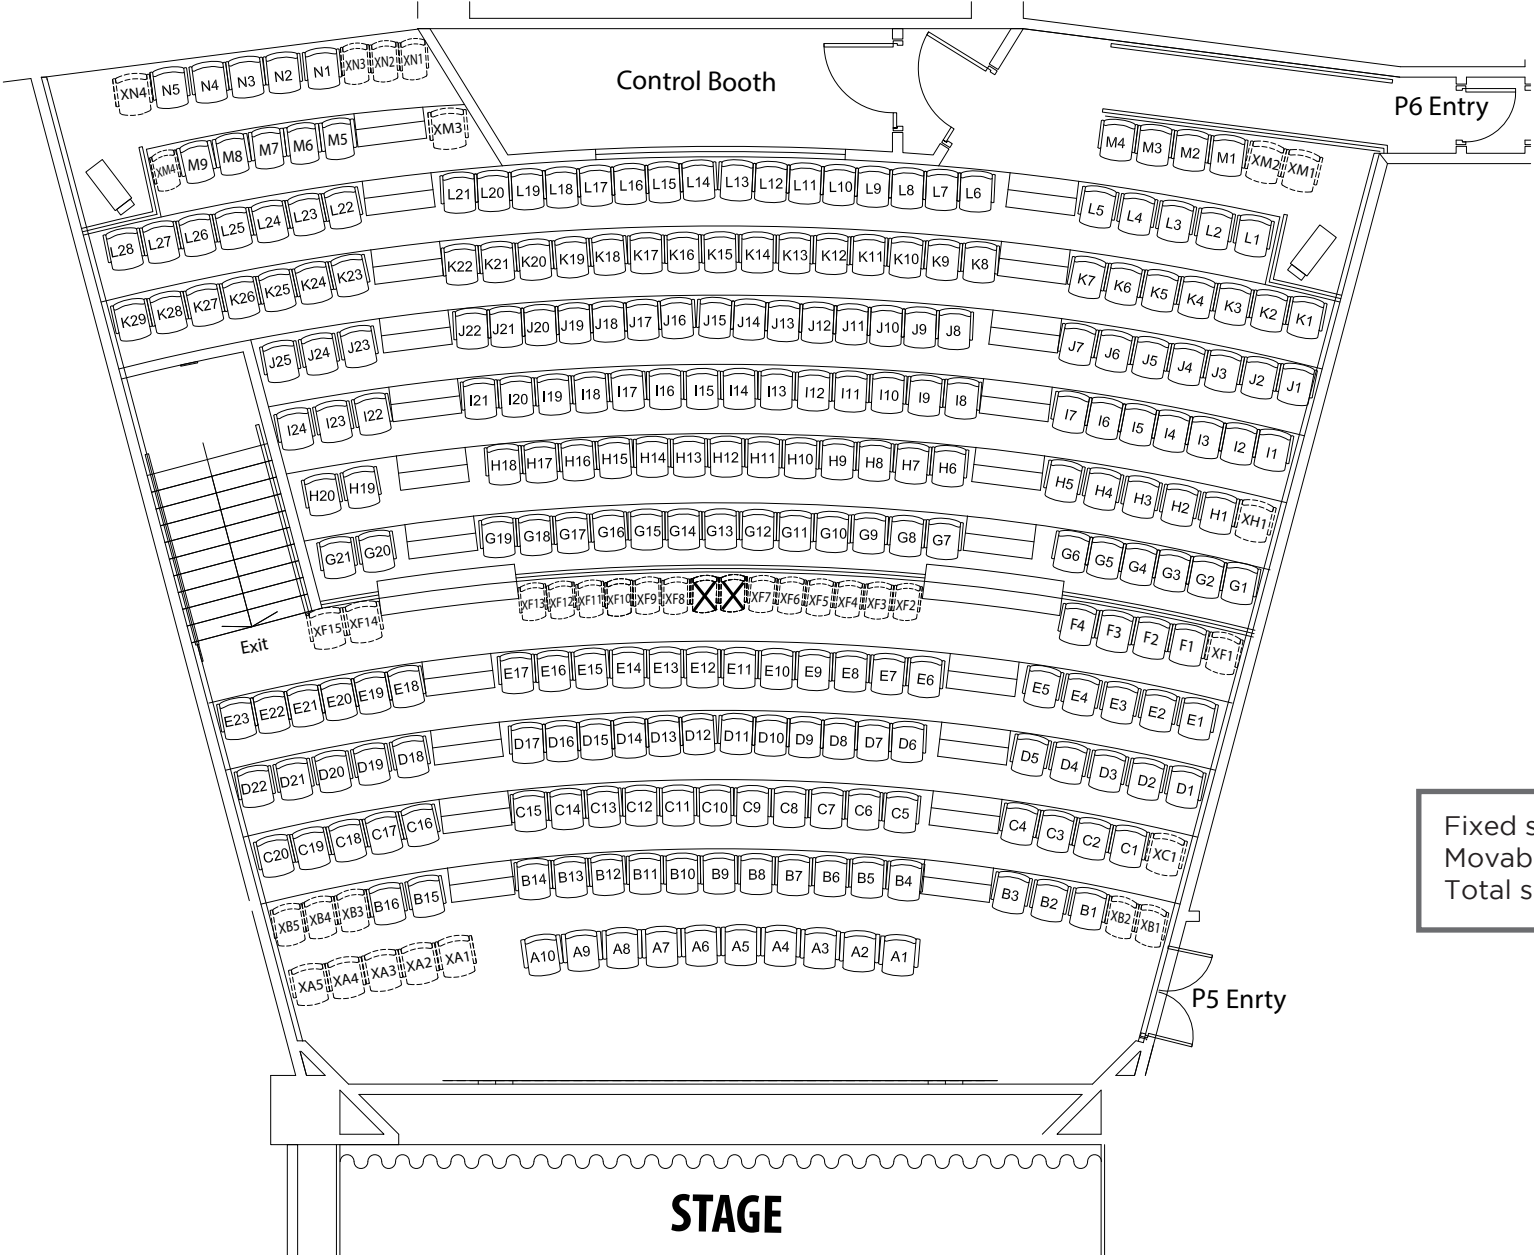

Singapore International School (Hong Kong)

Preparatory Years and Primary Auditorium

XMAS CONCERTS SEATING PLAN - 7 DECEMEBR 2019

Fixed seats: 256
Movable seats: 35
Total seats: 291